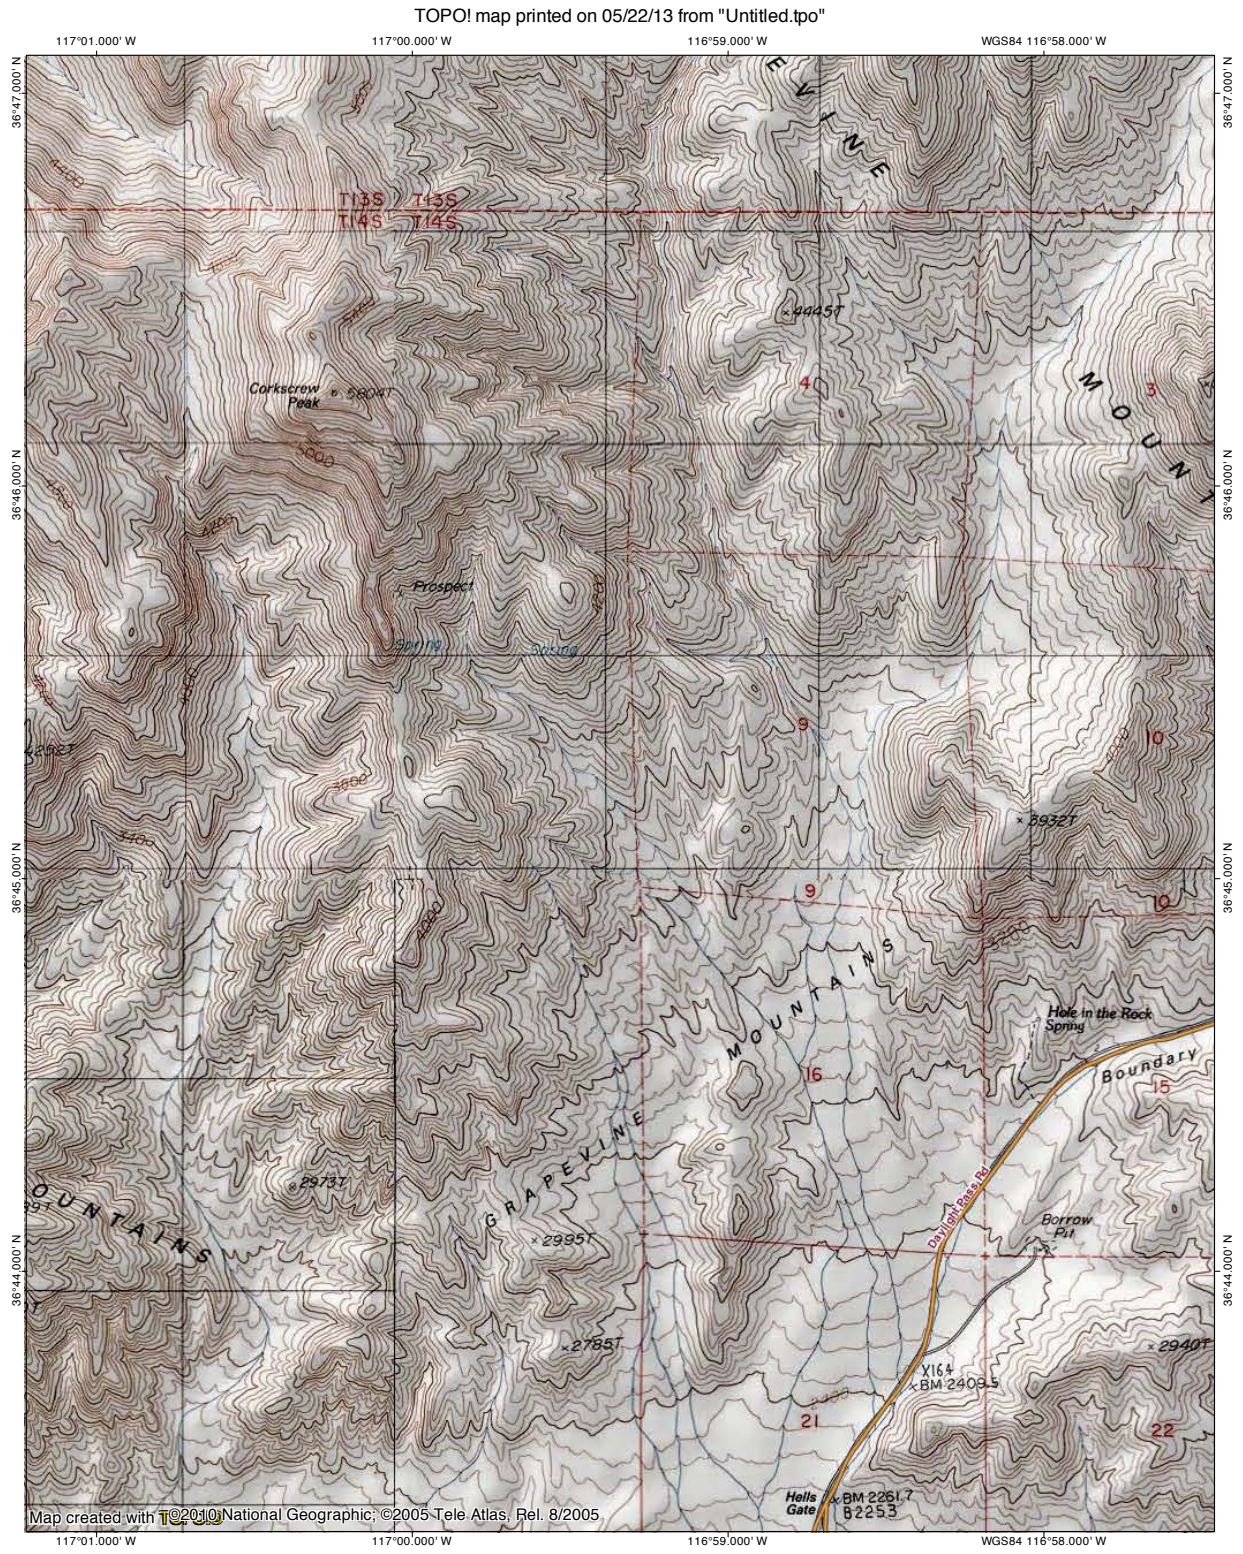

# CORKSCREW PEAK

TOPO map of Corkscrew Peak:

Panorama from the top:

Panorama looking north:

Looking towards the valley:

Looking towards Thimble Peak:

Nice arch near the top:

Looking back towards Corkscrew Peak on way back to the road:

Corkscrew Peak as seen from Stovepipe Wells: